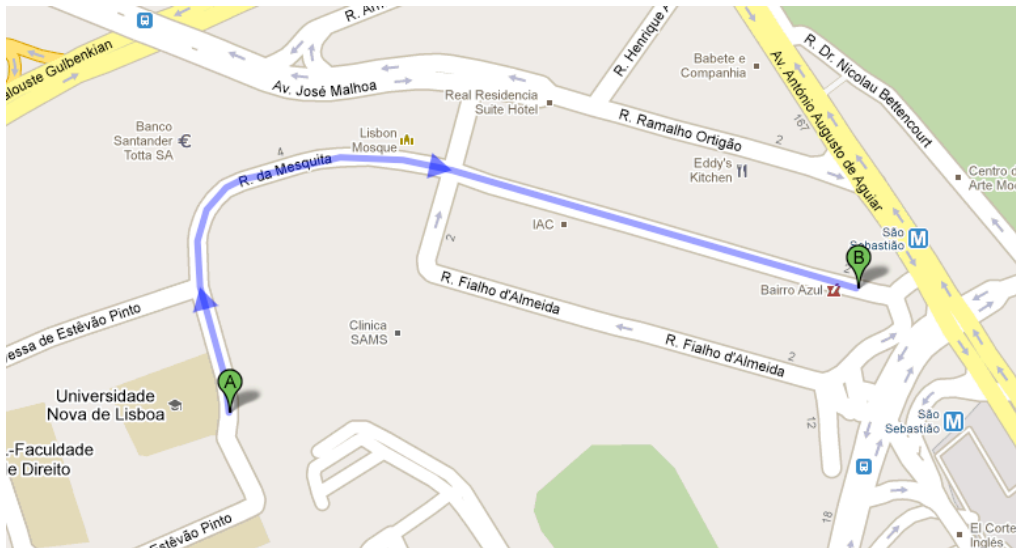

Dear participants,

Please find below directions to get by metro to the Opening Reception of our international conference Sibe+, Musics and Knowledge in Transit, in the Museu do Fado.

From the Rectory of Universidade Nova de Lisboa, get on the blue line (linha azul) in metro station São Sebastião, direction Santa Apolónia (final stop).

From Santa Apolónia metro stop, follow the directions below:

1. Head southwest on Av. Infante Dom Henrique (main road) towards the city center
2. Take the second street on the right till Largo do Chafariz de Dentro
3. The Museum is the pink building on your left

MUSEU DE FADO Largo do Chafariz de Dentro 1 1100 Lisboa